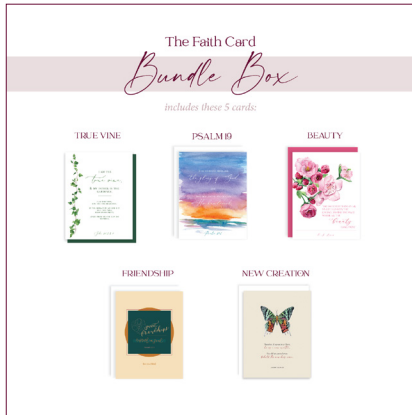

Hydrangeas Thank You Card
A2 green envelope
SKU: GC-THY-004

Blue Hydrangeas Card
A2 white envelope
SKU: GC-THY-005

Abstract Thank You Card
A2 white envelope
SKU: GC-THY-006

Dahlias Thank You Card
A2 white envelope
SKU: GC-THY-007

Elk Thank You Card
A2 tan envelope
SKU: GC-THY-008

WEDDING

Celebrate Love Card
A2 blue envelope
SKU: GC-WED-001

Cherry Blossom Wedding
A2 pink envelope
SKU: GC-WED-003

Bridesmaid Card
A2 burgundy envelope
SKU: GC-WED-004

Blue Wedding Day Card
A2 blue envelope
SKU: GC-WED-005

CARD BUNDLES

Faith Bundle Box
5 A2 cards and envelopes
SKU: GC-BBX-001
Cost: \$12.50

Holiday Stationery Bundle Box (5)
5 A2 cards and envelopes
SKU: GC-BBX-002
Cost: \$12.50