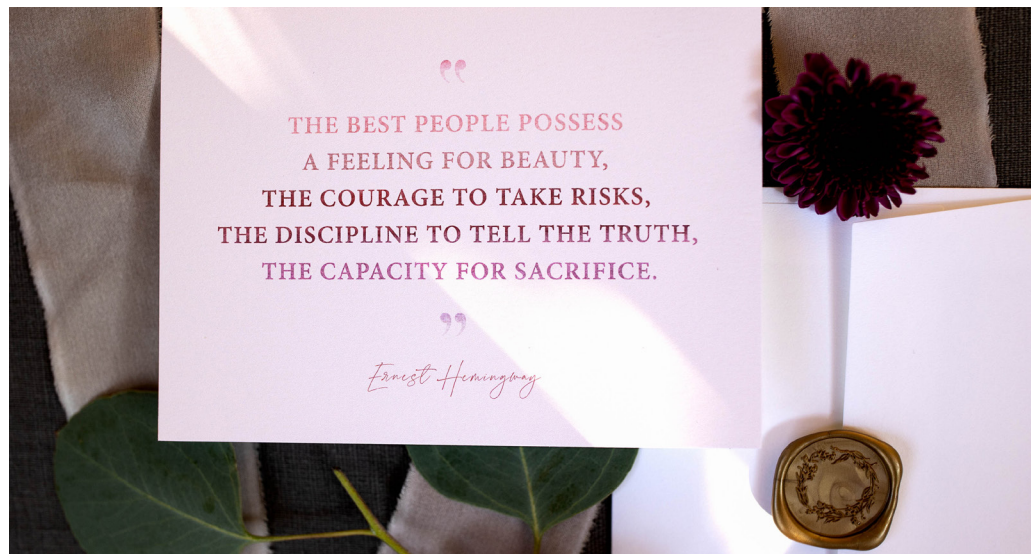

Contact info:

www.kaitlynashlee.com
hello@kaitlynashlee.com
Owner: Kaitlyn Ashlee Sanner