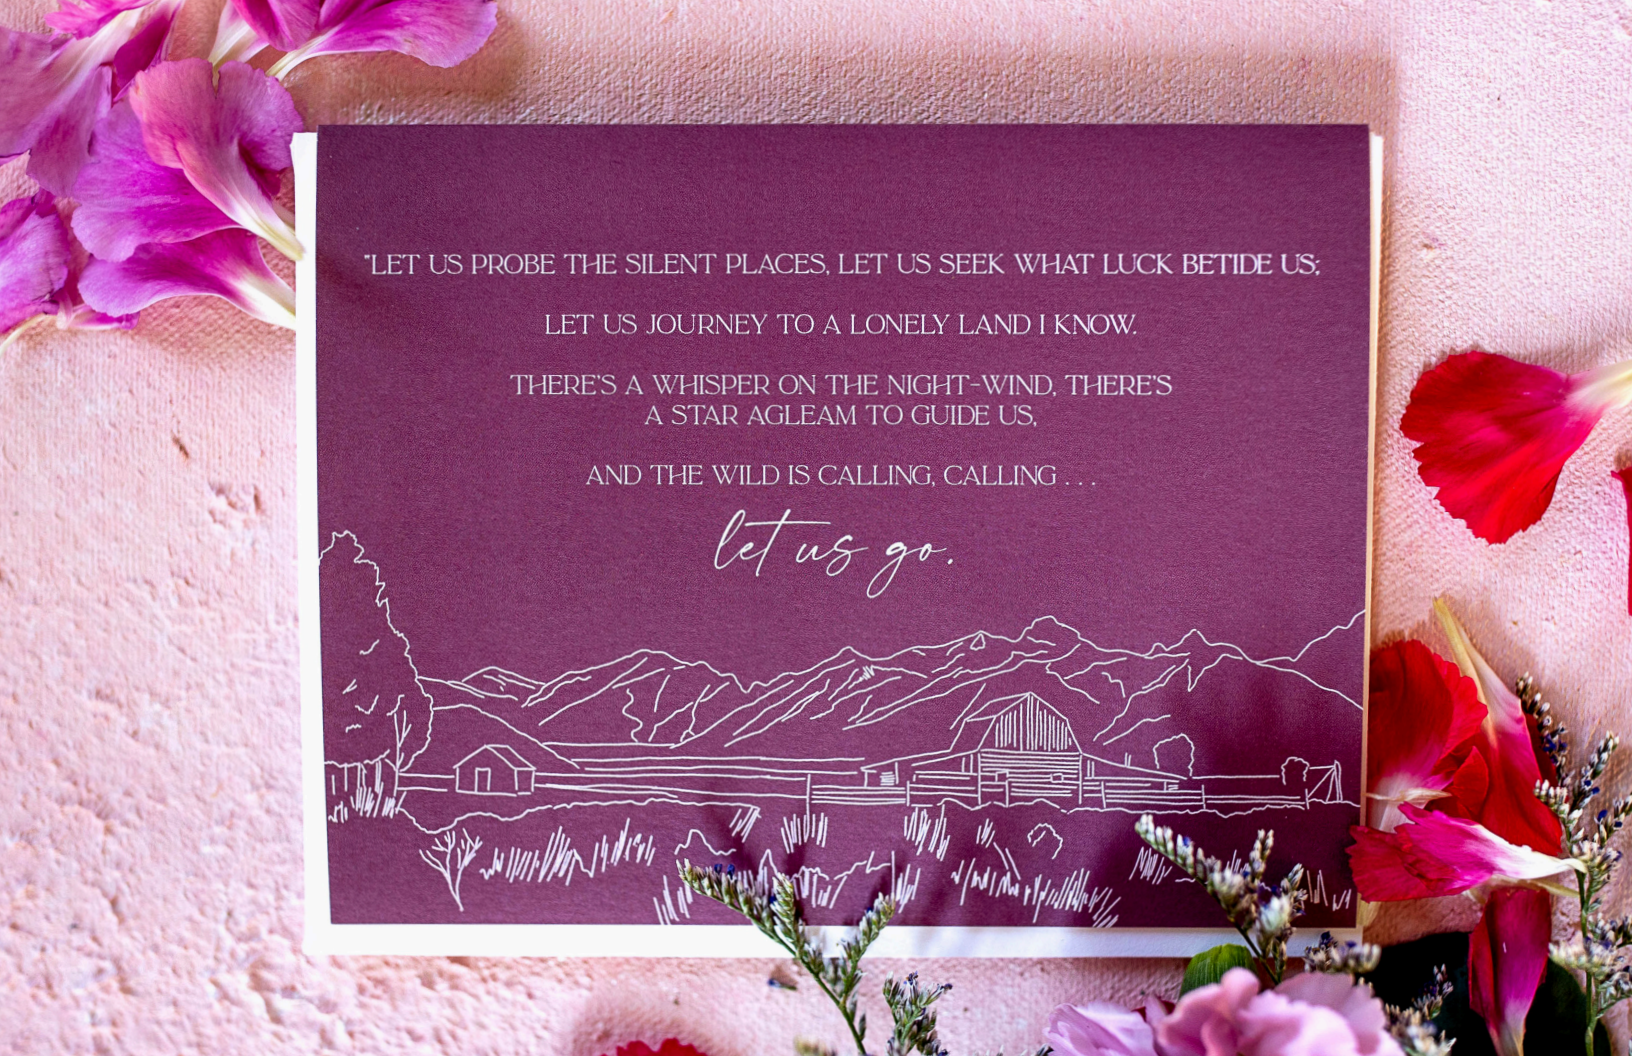

Eyes To the Hills
A2 green envelope
SKU: GC-LOC-011

NATURE

River Sunset Card
A2 white envelope
SKU: GC-NAT-001

Plant Lovers Card
A2 green envelope
SKU: GC-NAT-002

Florals Card
A2 pink envelope
SKU: GC-NAT-003