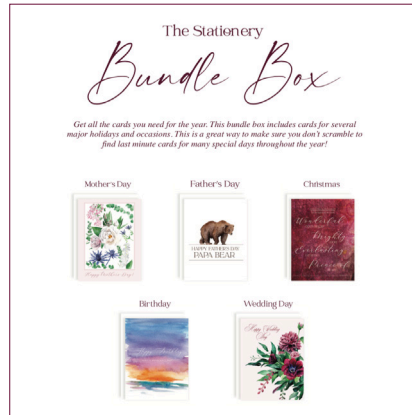

Elk Thank You Card
A2 tan envelope
SKU: GC-THY-008

WEDDING

Celebrate Love Card
A2 blue envelope
SKU: GC-WED-001

Cherry Blossom Wedding
A2 pink envelope
SKU: GC-WED-003

Bridesmaid Card
A2 burgundy envelope
SKU: GC-WED-004

Blue Wedding Day Card
A2 blue envelope
SKU: GC-WED-005

CARD BUNDLES

Faith Bundle Box
5 A2 cards and envelopes
SKU: GC-BBX-001
Cost: \$12.50

Holiday Stationery Bundle Box (5)
5 A2 cards and envelopes
SKU: GC-BBX-002
Cost: \$12.50