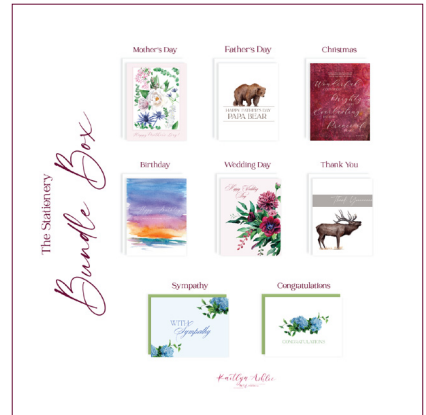

Elk Thank You Card
A2 tan envelope
SKU: GC-THY-008

WEDDING

Celebrate Love Card
A2 blue envelope
SKU: GC-WED-001

Cherry Blossom Wedding
A2 pink envelope
SKU: GC-WED-003

Bridesmaid Card
A2 burgundy envelope
SKU: GC-WED-004

Blue Wedding Day Card
A2 blue envelope
SKU: GC-WED-005

CARD BUNDLES

Faith Bundle Box
5 A2 cards and envelopes
SKU: GC-BBX-001
Cost: \$12.50

Holiday Stationery Bundle Box (5)
5 A2 cards and envelopes
SKU: GC-BBX-002
Cost: \$12.50