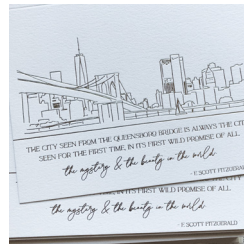

NYC in Springtime Card
A2 white envelope
SKU: GC-LOC-006

NYC Foil Skyline Card
A2 blue envelope
SKU: GC-LOC-010