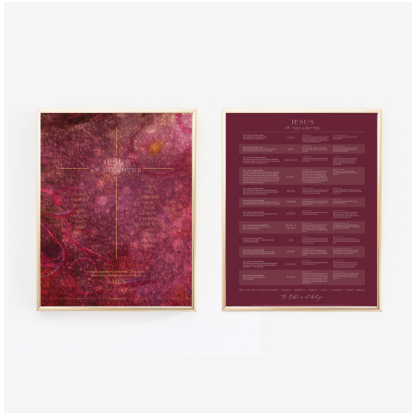

Prints

Sizes: 5x7", 8x10", or 11x14" | Packaged with a white backing board + clear sleeve
Wholesale cost for prints with lettering: 5x7: $4, 8x10: $6, 11x14: $7.75 | MOQ: 4

FAITH PRINTS (LETTERING)

Jesus is the True & Better
Size: 11X14
SKU: AP-FAI-001